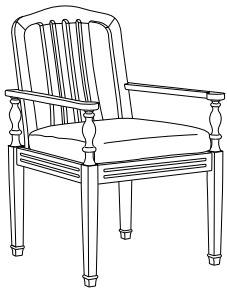

**Lounge Chair**  
AD-7030

**Dining Arm Chair**  
AD-7020

**60" Round Dining Table**  
PL-6007  
(other sizes available)

**Side Chair**  
AD-7021

**Chaise Lounge**  
AD-7050 (shown with optional headrest)