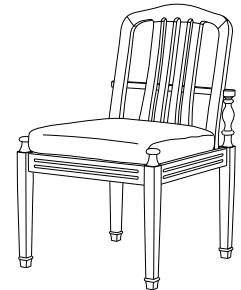

**Lounge Chair**  
AD-7030

**Dining Arm Chair**  
AD-7020

**60" Round Dining Table**  
PL-6007  
(other sizes available)

**Side Chair**  
AD-7021

**Chaise Lounge**  
AD-7050 (shown with optional headrest)